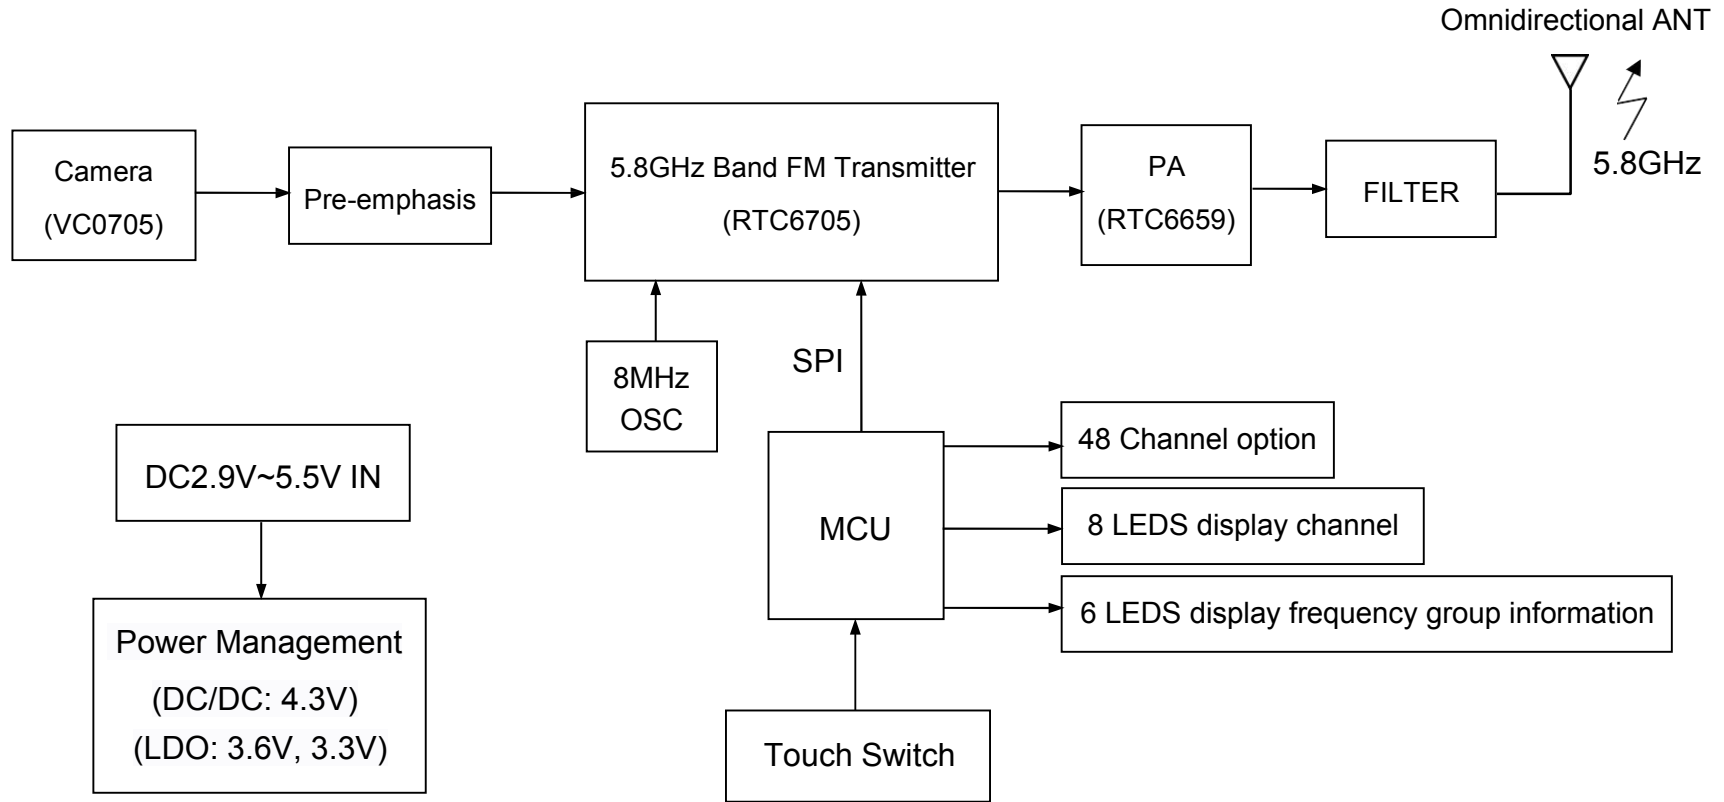

Model: BETA FPV Z02

5.8GHz Wireless Camera (TX)

Block Diagram