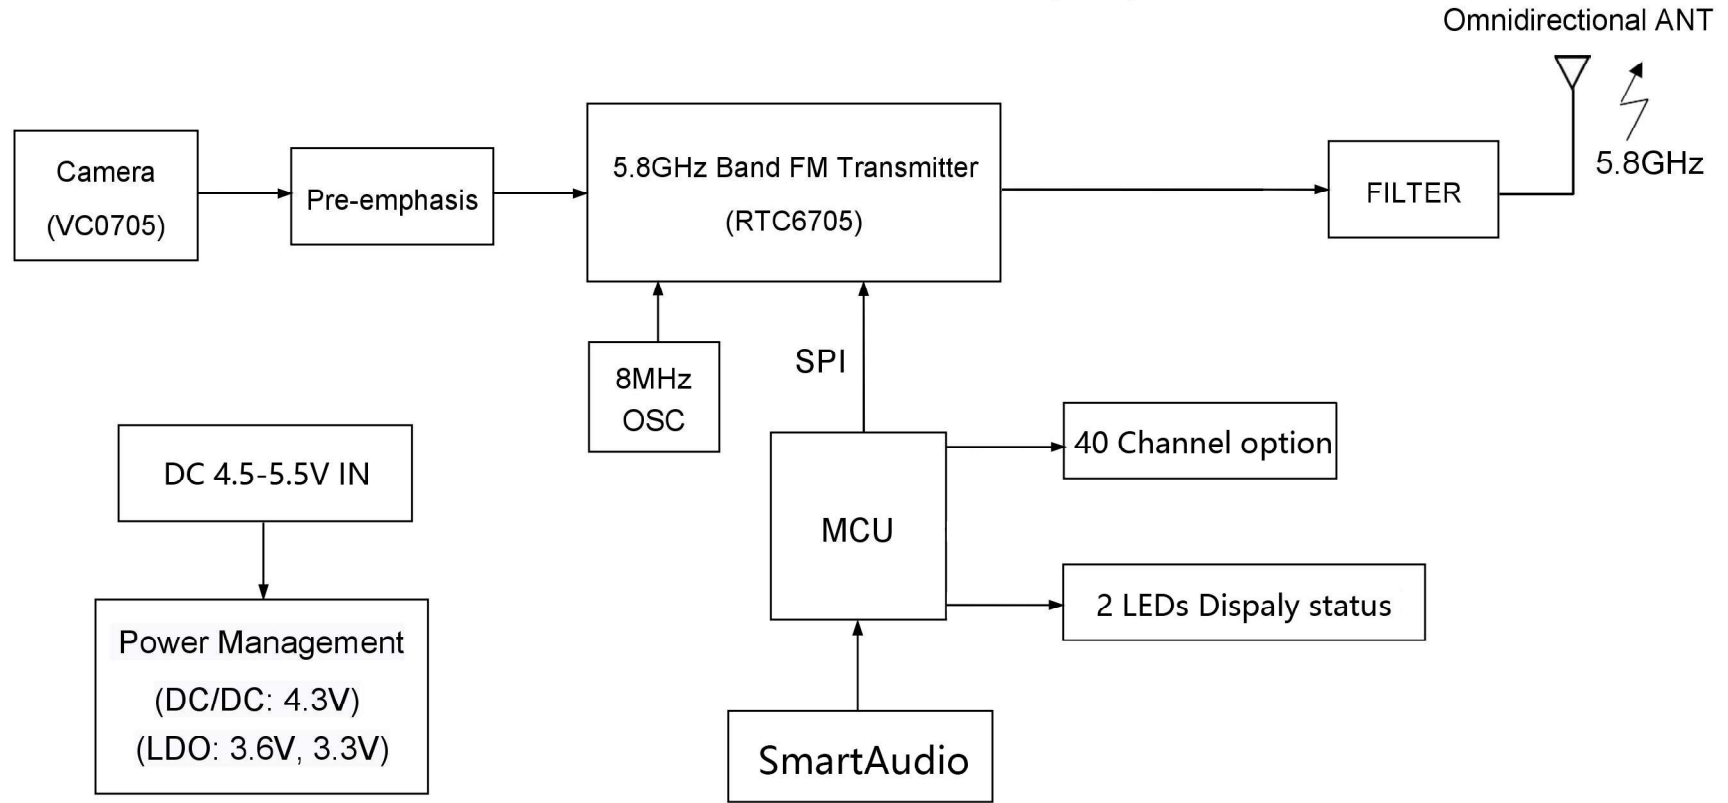

Model: BETAFPV PRO2 Series

5.8GHz Wireless Camera (TX)

Block Diagram