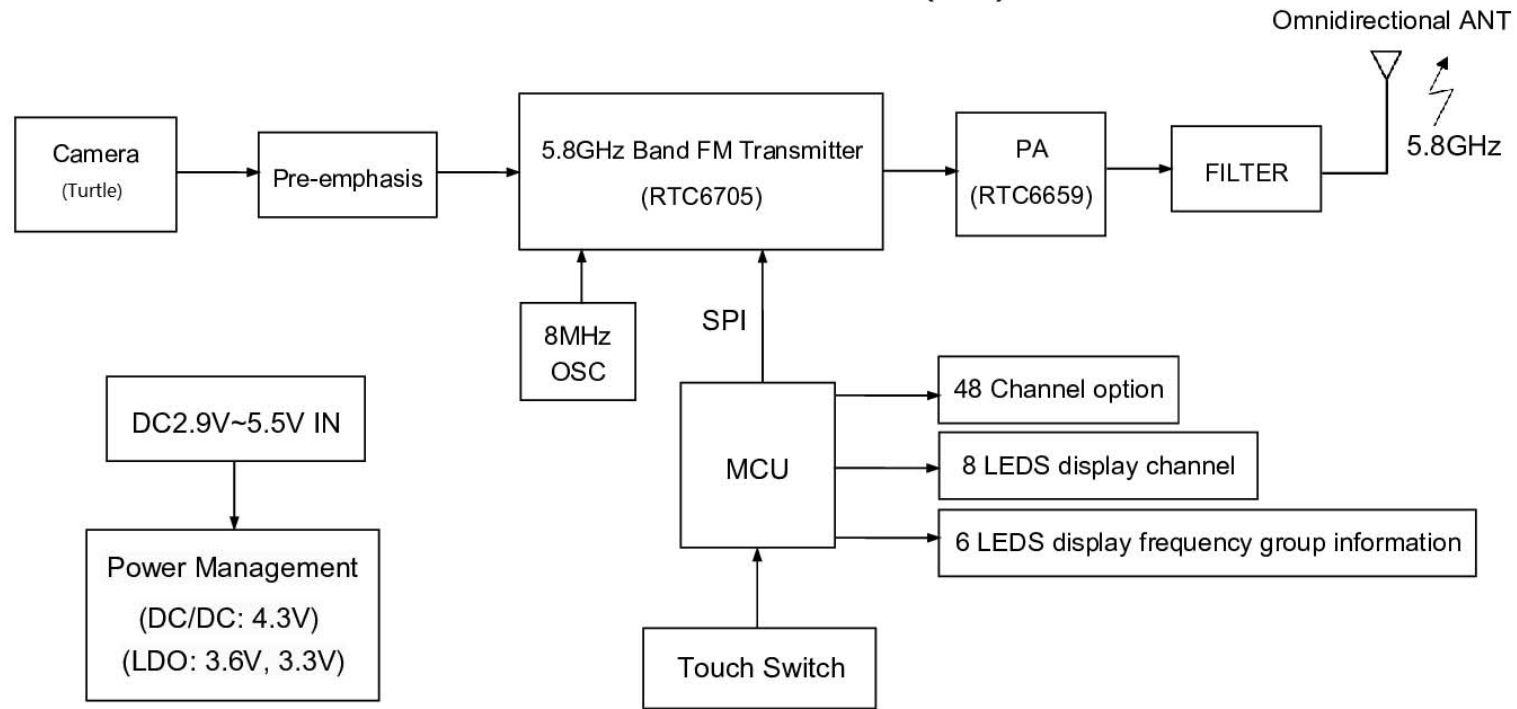

Model: BETAFPV 85X HD

### 5.8GHz Wireless Camera ( TX )

Block Diagram