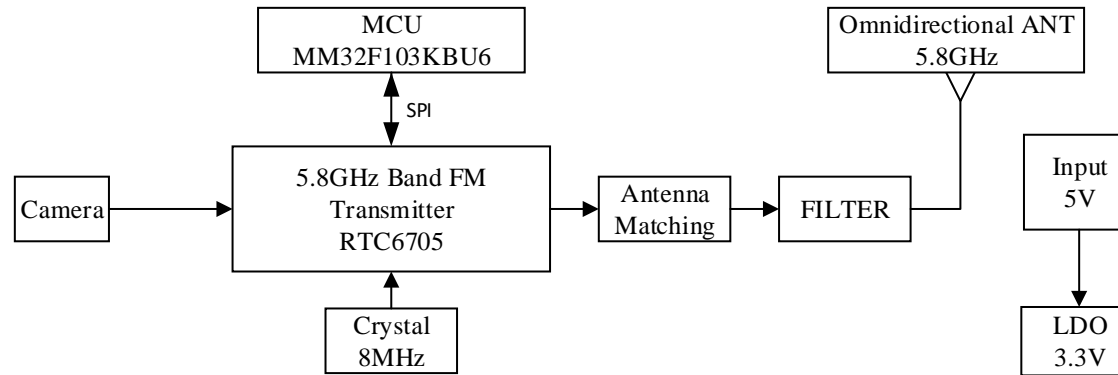

Cetus Series VTX Block Diagram

Modulation method		FM
Transmission frequency	EU/FCC	5733, 5752, 5771, 5790, 5809, 5828, 5847, 5866MHz
	Japan	5733, 5705, 5740, 5745, 5780, 5785, 5790, 5800MHz
Rated output		25mW